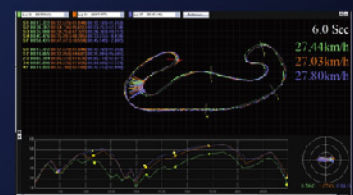

QRacing advanced analysis