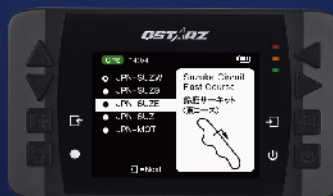

Auto detect global circuits